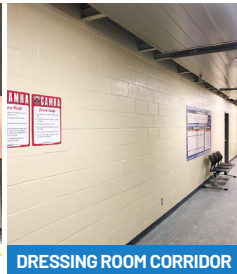

### IN-ICE LOGOS (AVAILABLE SEPTEMBER 2025)

\$500/year

MEDIA BOOTH

DRESSING ROOM CORRIDOR