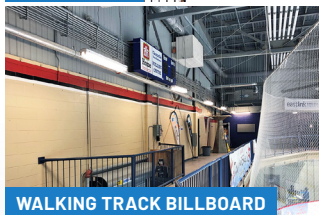

MEDIA BOOTH

WALKING TRACK BILLBOARD